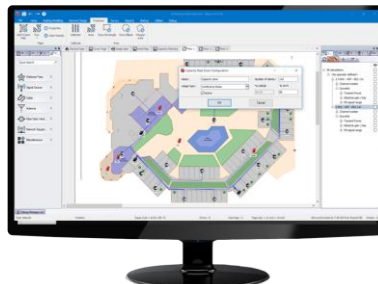

What does iBwave do differently

STREAMLINED SITE SURVEYS

Collect all site information & start the network design in iBwave Wi-Fi Mobile

CLOUD CONNECTIVITY

Upload all information to the cloud where it can be seamlessly accessible

3D PREDICTIVE MODELING

Model, design and simulate network performance in advanced 3D

FULL NETWORK DESIGN

Design the complete network: APs, cabling, controllers, racks, etc

ADVANCED CAPACITY PLANNING

Define capacity requirements by zone, run capacity heat maps

AN EASY PATH TO CONVERGENCE

With compatible software for designing small cells and cellular networks

7075, Robert-Joncas, Suite 95
Montreal (QC) H4M 2Z2
Tel.: 514-396-0606
Fax: 514-409-2499
info@ibwave.com
www.ibwave.com