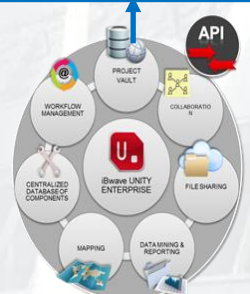

- ✓ Survey
- ✓ Preliminary design
- ✓ Digital Evidence
- ✓ Preliminary BOM

1- Survey & Design

2- Finalize Design

- ✓ Engineering design
- ✓ Final Bom
- ✓ Reports
- ✓ Optimizing the design

3- Approve

- ✓ Quick review
- ✓ Validation
- ✓ Approval

4- Implement

- ✓ Detailed Document
- ✓ Digital as built

5- Operate & Maintain

- ✓ Reliable as built at anytime
- ✓ Tracking all devices

- ✓ Wi-Fi design data Repository
- ✓ Advance Data Mining & Reporting
- ✓ Collaboration & File Sharing
- ✓ Central Database of Components
- ✓ Automated work flow

What does iBwave do differently

STREAMLINED SITE SURVEYS

Collect all site information & start the network design in iBwave Wi-Fi Mobile

CLOUD CONNECTIVITY

Upload all information to the cloud where it can be seamlessly accessible