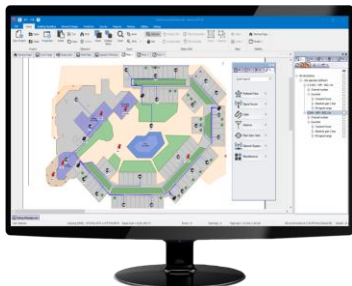

4- Implement

- ✓ Detailed Document
- ✓ Digital as built

5- Operate & Maintain

- ✓ Reliable as built at anytime
- ✓ Tracking all devices

- ✓ Wi-Fi design data Repository
- ✓ Advance Data Mining & Reporting
- ✓ Collaboration & File Sharing
- ✓ Central Database of Components
- ✓ Automated work flow

What does iBwave do differently

STREAMLINED SITE SURVEYS

Collect all site information & start the network design in iBwave Wi-Fi Mobile

CLOUD CONNECTIVITY

Upload all information to the cloud where it can be seamlessly accessible

3D PREDICTIVE MODELING

Model, design and simulate network performance in advanced 3D

FULL NETWORK DESIGN

Design the complete network: APs, cabling, controllers, racks, etc

ADVANCED CAPACITY PLANNING

Define capacity requirements by zone, run capacity heat maps